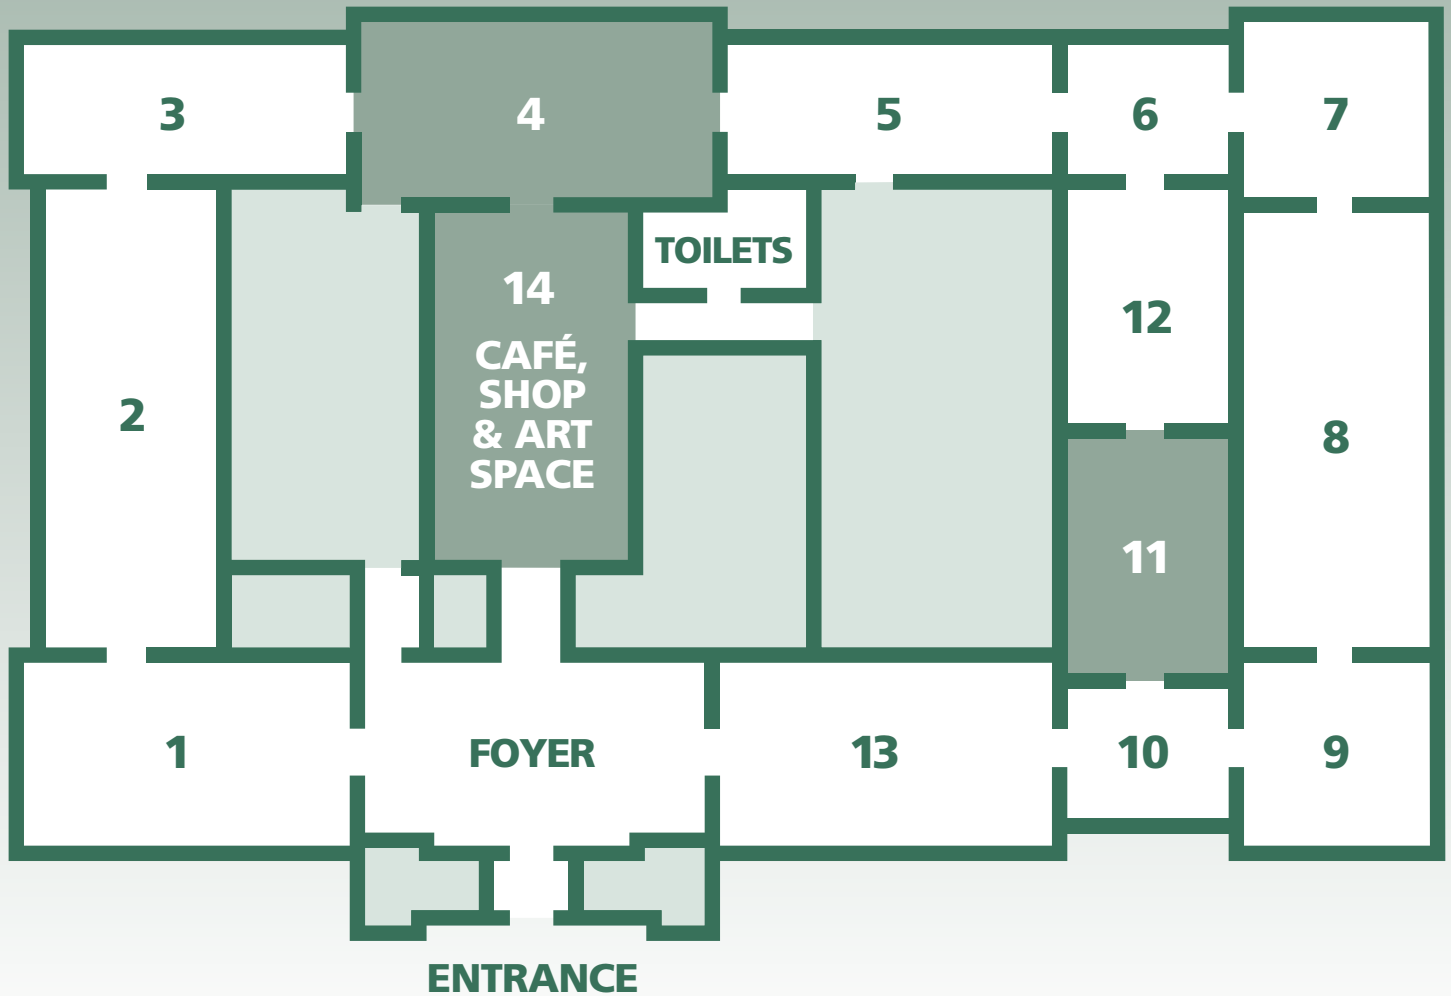

Contact us

For further information call
0151 652 4177, email
williamsonartgallery@wirral.gov.uk
or visit our Facebook page
[www.facebook.com/
WAGCorporateEvents](https://www.facebook.com/WAGCorporateEvents)

Provisional bookings can be made
over the telephone, rooms are
held for five days and can be
secured with a 25% deposit.

Full list of galleries

1. 1 Temporary Exhibition Gallery
   - 2 Temporary Exhibition Gallery
   - 3 Temporary Exhibition Gallery
   - 4 **Oils from the Collection***
   - 5 Closed
   - 6 Closed
   - 7 Furniture
   - 8 Maritime
   - 9 Della Robbia Pottery
   - 10 Liverpool Porcelain
   - 11 **Work from the Collection***
   - 12 Art Room
   - 13 Local History
   - 14 Shop, Café & **The Art Space***
2. galleries to hire